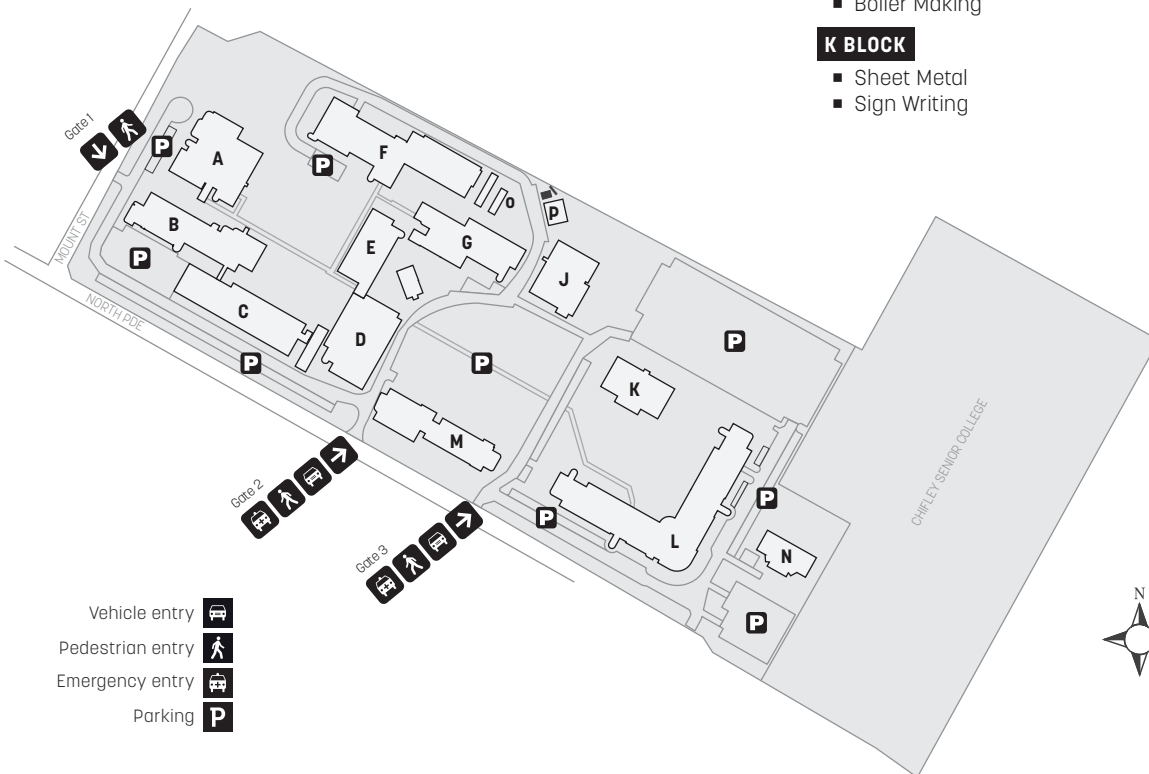

MOUNT DRUITT

CAMPUS GUIDE

A BLOCK

- Customer Service Office
- Library
- College Business Unit
- Cafeteria
- Bookshop
- Student Association
- General Manufacturing/
Transport Logistics

B BLOCK

- Business Services
- Hospitality
- Create Restaurant

M BLOCK

- Information Technology

N BLOCK

- Children's Centre

P BLOCK

- Gardener's Shed

- Vehicle entry
- Pedestrian entry
- Emergency entry
- Parking

Visit tafensw.edu.au
 Phone 131 601
 Connect